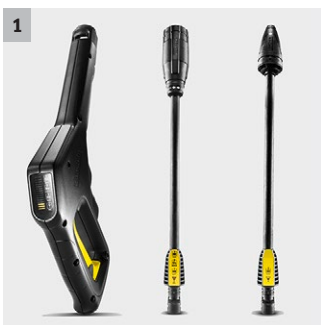

K 3 Full Control *GB

The ideal pressure washer for occasional use on light dirt. The K 3 Full Control displays the pressure on the trigger gun – ensuring the right pressure for every surface.

1 Power gun Full Control and spray lances

- Three pressure settings and a detergent setting ensure the optimal setting for every surface.
- The pressure can be regulated by twisting the Vario Power spray lance until the desired level is shown.

2 Supports for accessories, high-pressure gun and cable

- Spray lances are always accessible and within easy reach.
- Generous hook for tidy storage of the hose and cable directly on the device.

3 Clean tank solution