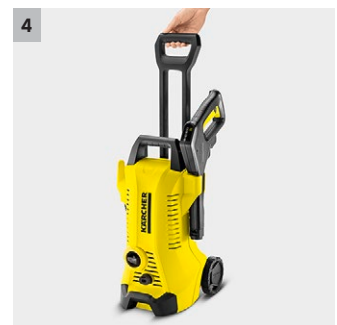

K 3 Full Control *GB

The ideal pressure washer for occasional use on light dirt. The K 3 Full Control displays the pressure on the trigger gun – ensuring the right pressure for every surface.

1 Power gun Full Control and spray lances

- Three pressure settings and a detergent setting ensure the optimal setting for every surface.
- The pressure can be regulated by twisting the Vario Power spray lance until the desired level is shown.

- The practical detergent tank simplifies the application of detergents.
- Kärcher detergents increase efficiency and help protect and care for the surface being cleaned.

4 Telescopic handle

- For a convenient pulling height.
- Completely retractable for optimal storage.

K 3 Full Control *GB

- Full Control Power Gun with manual pressure level display
- Telescopic handle
- Detergent tank

Technical data

Order no.	1.676-027.0	
EAN code	4054278536163	
Pressure	bar / MPa	20-120 / 2-12
Flow rate	l/h	380
Max. inlet temperature	°C	max. 40
Connection load	kW	1.6
Weight without accessories	kg	4.7
Dimensions (L x W x H)	mm	307 x 280 x 677
Current type	V	220-240