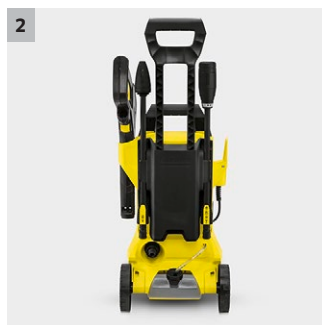

K 3 Full Control *GB

The ideal pressure washer for occasional use on light dirt. The K 3 Full Control displays the pressure on the trigger gun – ensuring the right pressure for every surface.

1 Power gun Full Control and spray lances

- Three pressure settings and a detergent setting ensure the optimal setting for every surface.
- The pressure can be regulated by twisting the Vario Power spray lance until the desired level is shown.