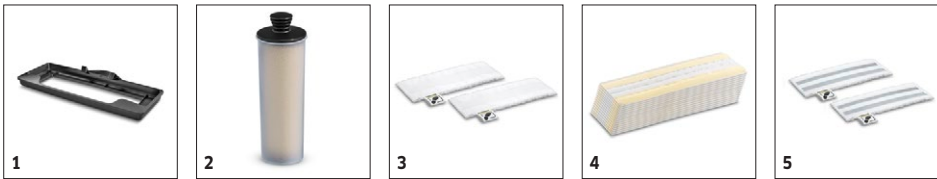

SC 3 UPRIGHT EASYFIX 1.513-301.0

KÄRCHER

		Order no.	Quantity				Price	Description	
Nozzles									
Carpet glider	1	2.863-269.0	1 piece(s)					Also ensures fresh carpet fibres: The carpet glider for easy attachment to the floor nozzle EasyFix. Ideal for steam cleaning carpets.	■
Miscellaneous									
Descaling cartridge	2	2.863-018.0						Quick and efficient descaling of the Kärcher SC 3 EasyFix steam cleaner. All you need to do is insert the cartridge, and you're done.	■
Cloth kit									
Microfibre cloth set for floor nozzle EasyFix	3	2.863-259.0	2 piece(s)					Cloth can be changed without having to come into contact with dirt: the high-quality Easyfix microfibre floor cloth. Thanks to the hook-and-loop system, they are easy and quick to attach to and remove from the EasyFix steam cleaner floor nozzle.	□
EasyFix disposable cloth set	4	2.863-299.0	15 piece(s)					Set of 15 disposable cloths for the EasyFix floor nozzle for fast and hygienic cleaning of hard surfaces. The yellow hook-and-loop strips enable the cloth to be attached easily.	□
Abrasive cloth set abrasiv for floor nozzle EasyFix	5	2.863-309.0	2 piece(s)					The EasyFix abrasive floor cleaning cloths remove even stubborn stains from scratch-resistant stone floors. The hook-and-loop system allows easy attachment and removal without contact with dirt.	□

■ Included in the scope of supply. □ Available accessories.